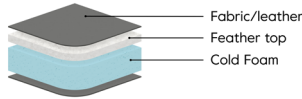

*Note that the dimensions may differ +/-3% depending on upholstery and combination.

Blues Night

Comfort

Foam soft (Comfort EU)

Seat
Cold foam covered with fibre padding.

Back
Siliconized ball fibre.

Feather soft (Comfort C2)

Seat
Cold foam with a feather top.

Back
Feather and ball fibre mix.

Comfort Memory (Comfort CM)

Seat
Cold foam with memory foam on top, covered with fibre padding.

Back
Feather and ball fibre mix.

Info**

Dimensions without armrests.