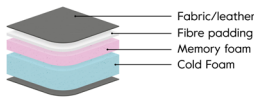

*Note that the dimensions may differ +/-3% depending on upholstery and combination.

Blues Night

Comfort

Foam soft (Comfort EU)

Seat
Cold foam covered with fibre padding.

Back
Siliconized ball fibre.

Feather soft (Comfort C2)

Seat
Cold foam with a feather top.

Back
Feather and ball fibre mix.

Comfort Memory (Comfort CM)

Seat
Cold foam with memory foam on top, covered with fibre padding.

Back
Feather and ball fibre mix.

Info**

Dimensions without armrests.