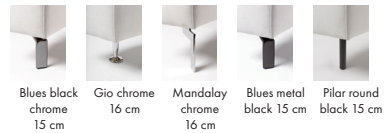

Seat
Cold foam with a feather top.

Back
Feather and ball fibre mix.

Comfort Memory (Comfort CM)

Seat
Cold foam with memory foam on top, covered with fibre padding.

Back
Feather and ball fibre mix.

Info**

Dimensions without armrests.

The height of the sofa is based on the 15 cm leg. The Avignon leg only goes under armrests Baker and Memphis, divan front, chl and ends, other modules come with the Ombra leg.

Leg options

Upholstery

Carter - 7 cm